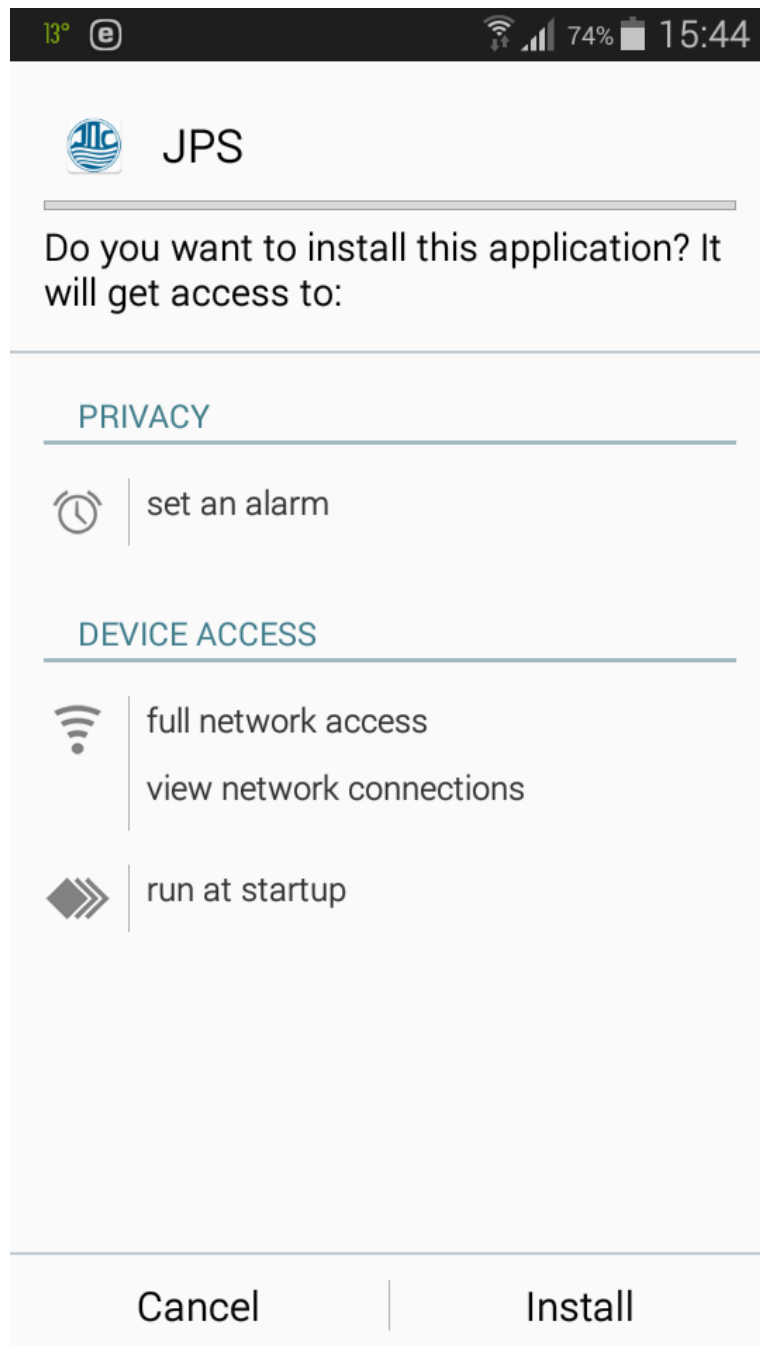

Kliknite na „Install“