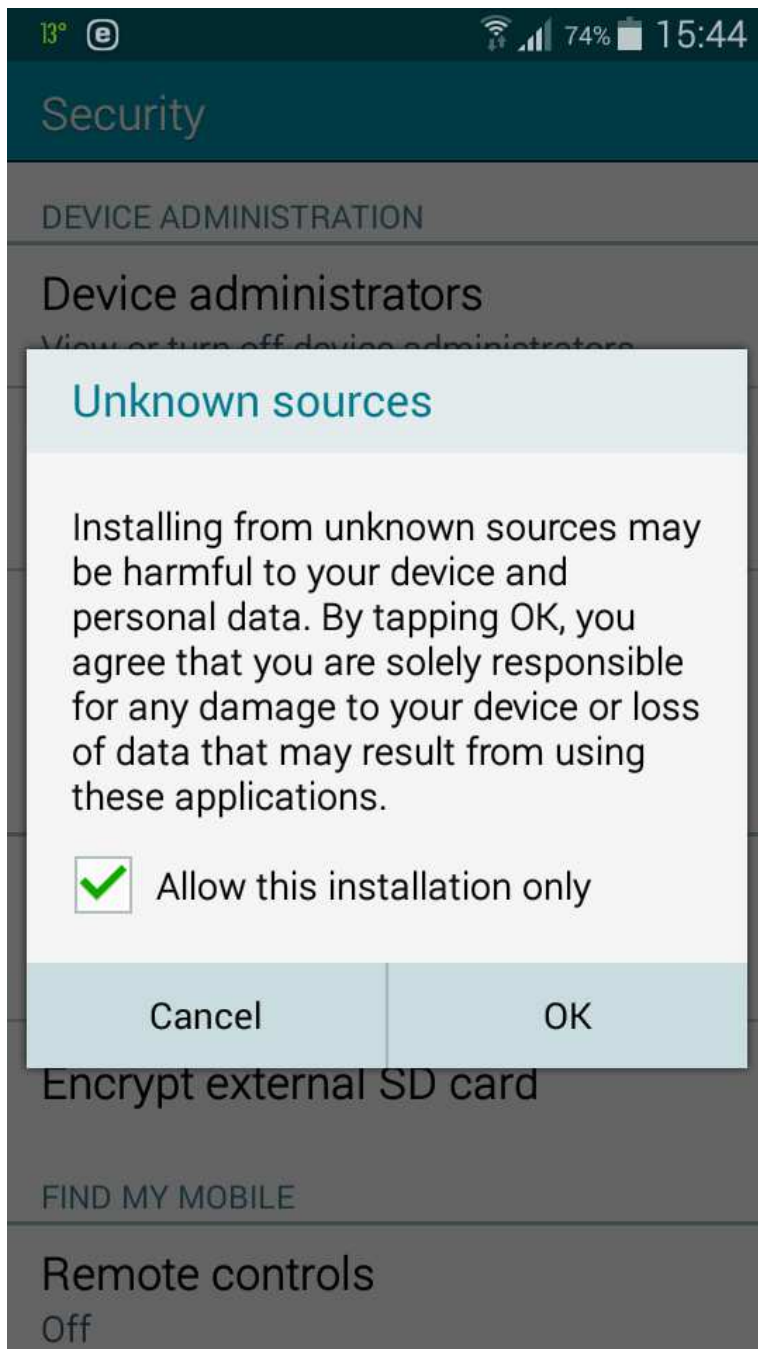

A zatim kliknite na „OK“